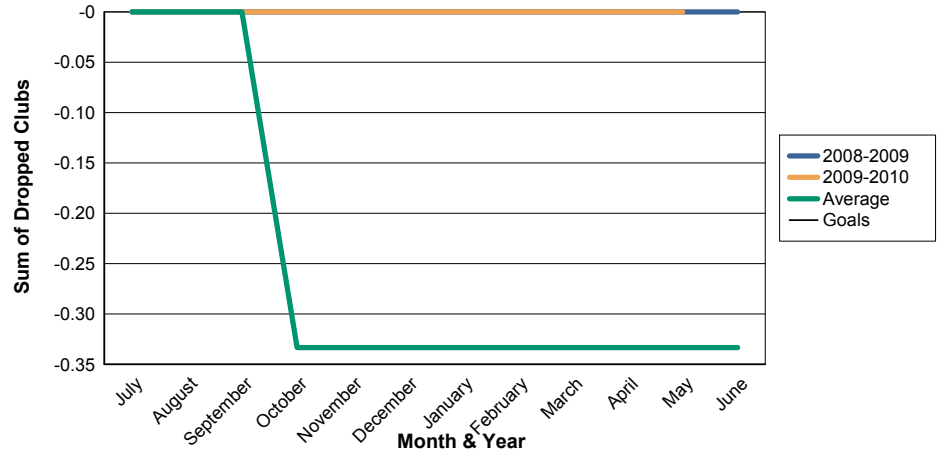

3 Year Comparisons for GMT Constitutional Area 4

By GMT District

As of May 2010

Sum of New Clubs/ Month & Year

For District 111MN

Sum of Dropped Clubs/ Month & Year

For District 111MN

Sum of Net Clubs/ Month & Year