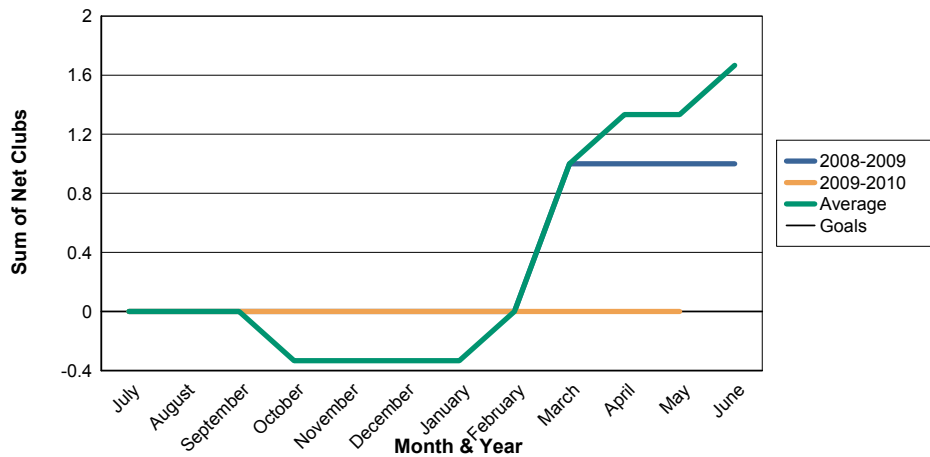

Sum of Net Clubs/ Month & Year

For District 111MN