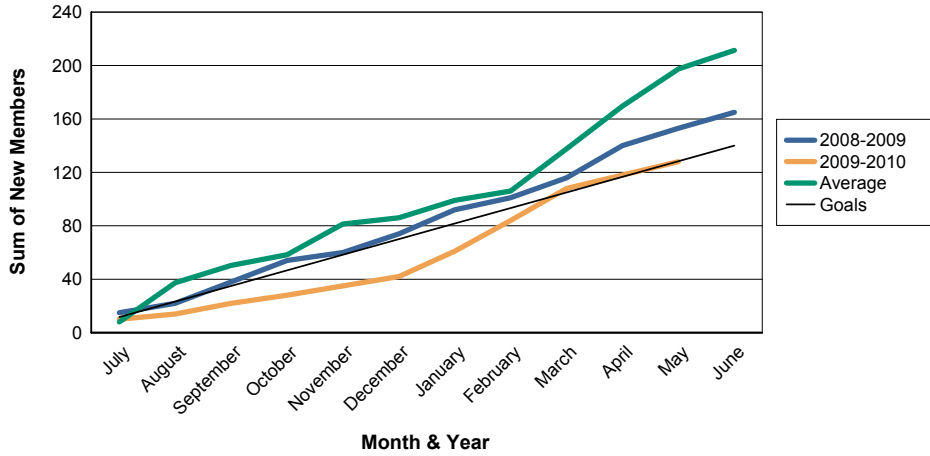

For District 111MN

Sum of Charter Members/ Month & Year

For District 111MN

3 Year Comparisons for GMT Constitutional Area 4

By GMT District

As of May 2010

Sum of New Members/ Month & Year

For District 111MN