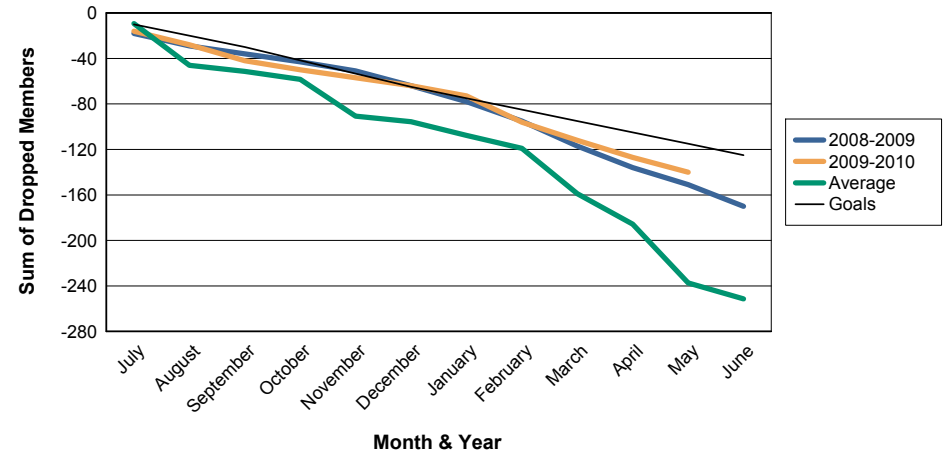

Sum of Dropped Members/ Month & Year

For District 111MN