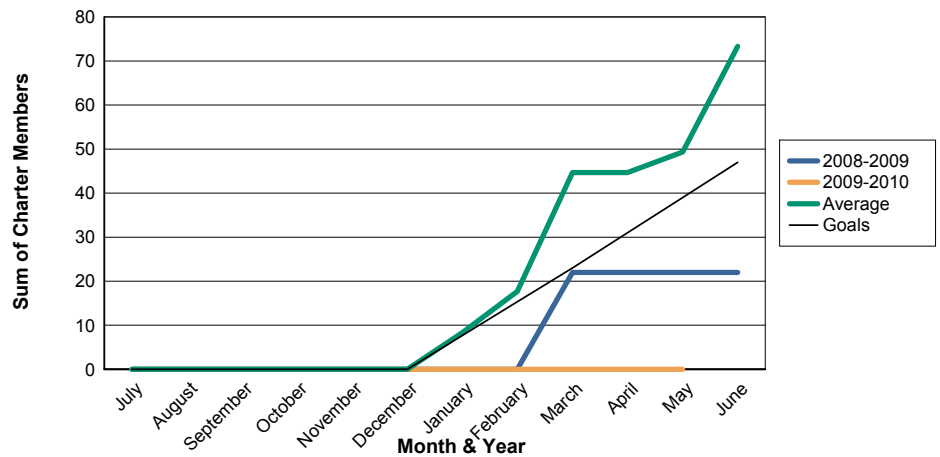

Sum of Charter Members/ Month & Year

For District 111MN