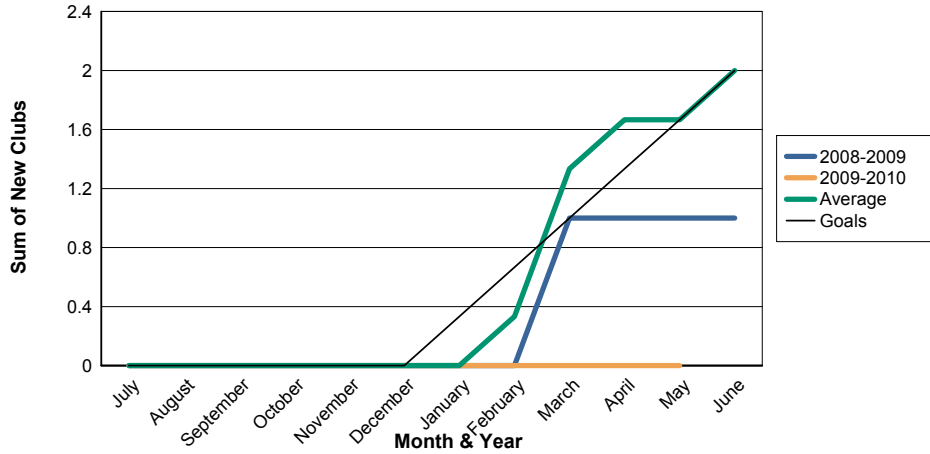

3 Year Comparisons for GMT Constitutional Area 4

By GMT District

As of May 2010

Sum of New Clubs/ Month & Year

For District 111MN

Sum of Dropped Clubs/ Month & Year

For District 111MN

Sum of Net Clubs/ Month & Year